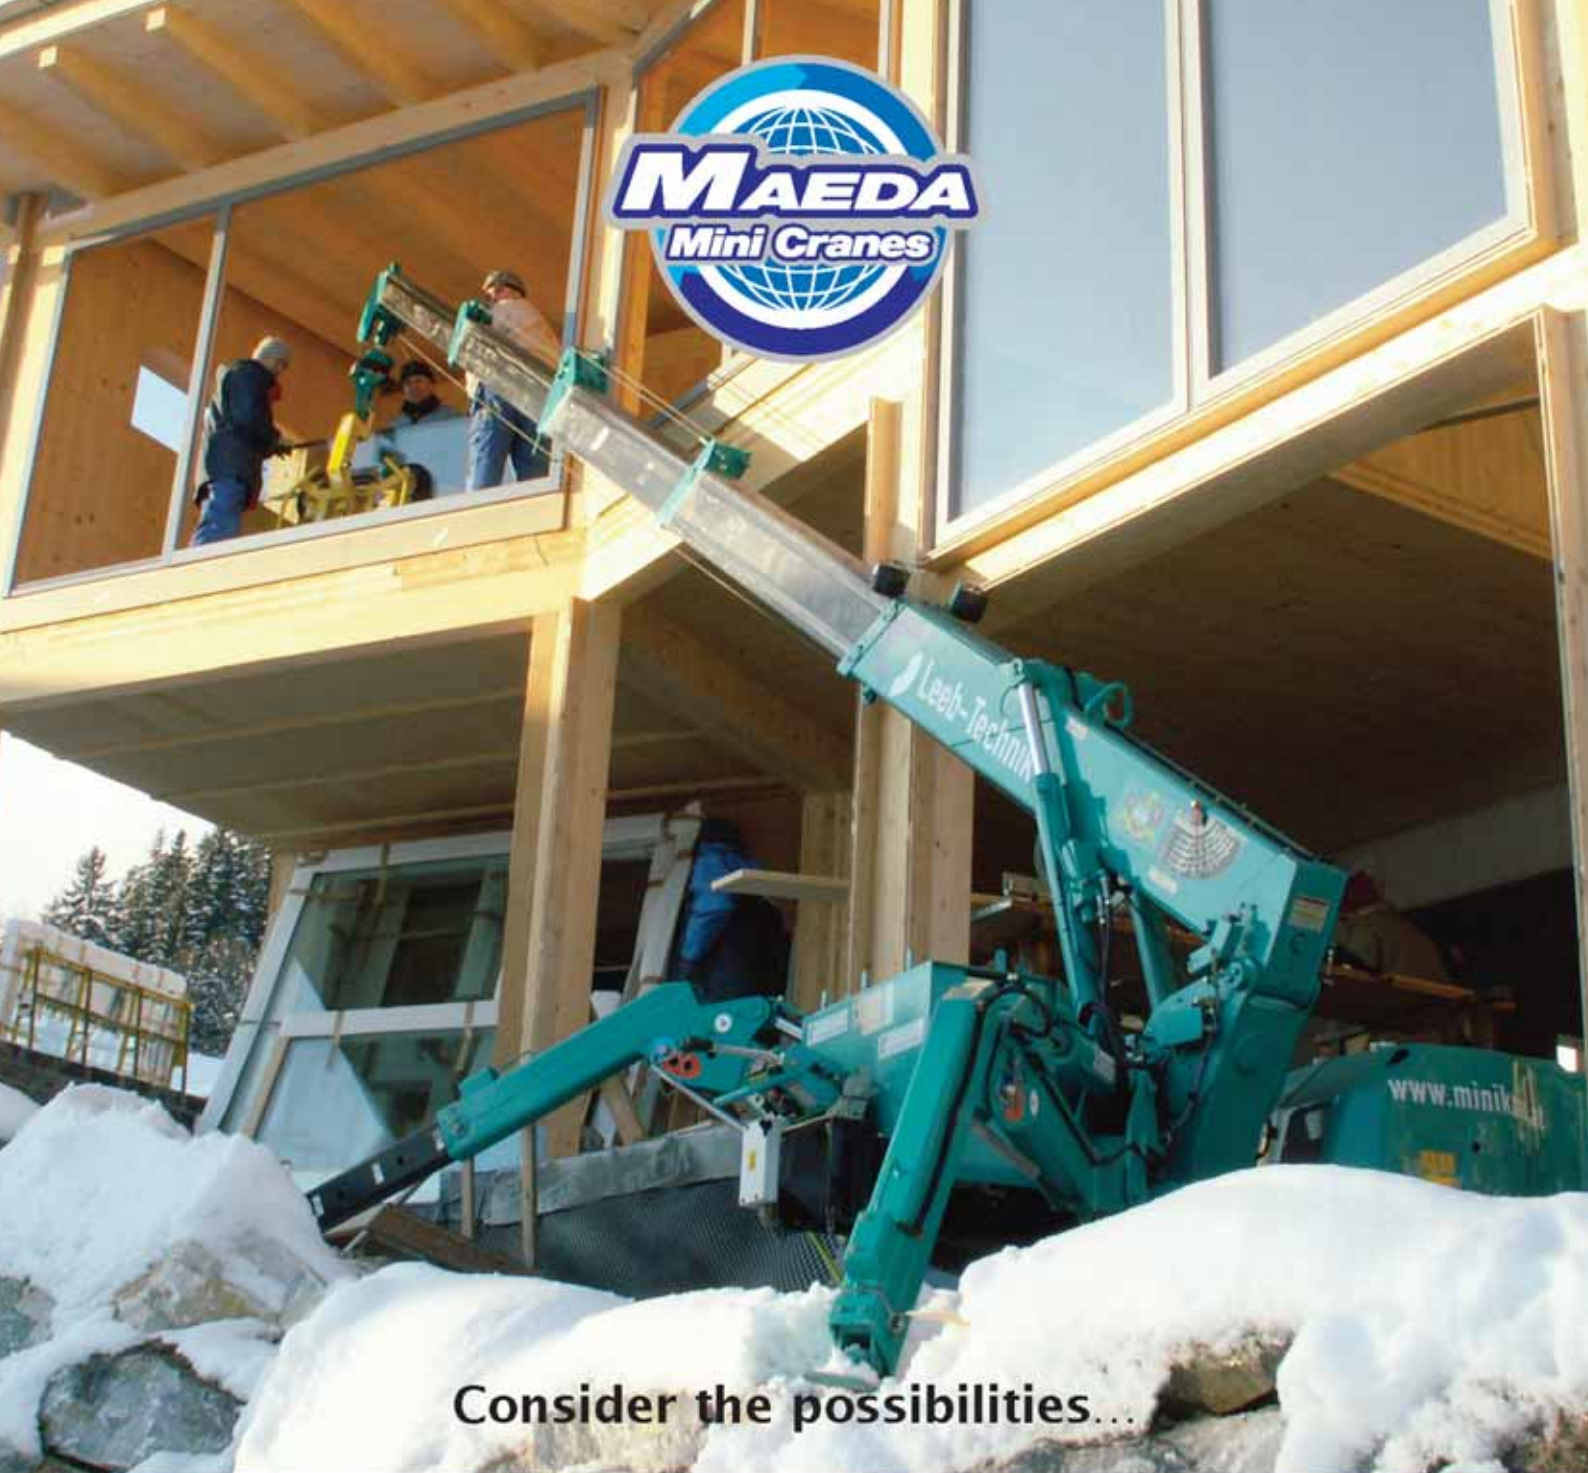

Consider the possibilities...

A range of cranes, some narrow enough to fit through a standard doorway yet powerful enough to lift up to 4.9 tons in weight, a crane with Petrol/LPG or Diesel/3 hp electric operation allowing you to work indoor and outdoors. There is a wide array of below the hook accessories including vacuum lifters for glass handling available and remote control operation comes as standard on all MC machines.

From specialist applications such as glazing installations, panelling or cladding right through to general lifting work, the Maeda Mini Crane excels in all areas of operation and saves you both time and money.

..... Find out how Maeda Mini Cranes could help you

CALL US NOW

+44 (0)117 982 6661

+46 (0)31 807 000