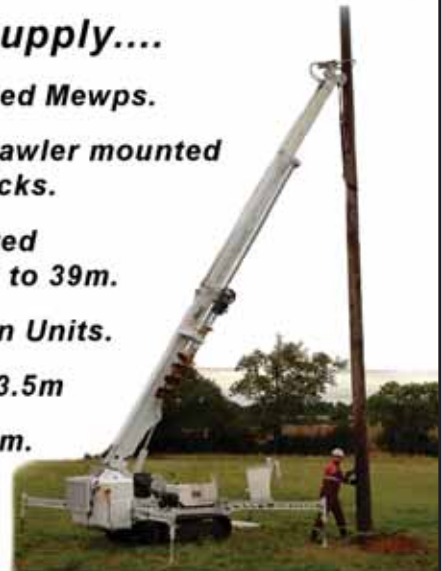

Did you know?

Cranes & Access is mailed to 82 different countries

The online version reaches 163 countries via Vertikal.Net

Vertikal.Net has over 14 million hits a month

With over 100,000 visitors and 8.5 million page views

Vertikal
.net

October 2010 mailing and web statistics

CUMBERLAND

For all your **Altec**
Support, Spares & Servicing

We can supply....

46Kv Insulated Mewps.

Vehicle & Crawler mounted Digger Derricks.

Truck Mounted Cranes. 21m to 39m.

Pole Erection Units.

Landrover 13.5m

Iveco 4x4 20m.

LOLORS.

Repairs.

www.cumberlanduk.co.uk

Tel: 01536 529 876

STRONGER THAN EXPECTED

SPIERINGS
MOBILE CRANES