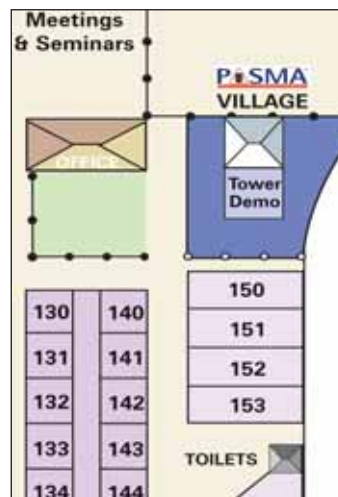

PASMA Village at Vertikal Days 2011

increasing number of applications for which they are being used.

Already supported by the CPA, IPAF and ALLMI, the association is keen to build a strong and positive presence for towers at Vertikal Days, the UK's only show dedicated exclusively to cranes and access. "It's one of PASMA's primary roles to promote towers and tower use," says Peter Bennett, "which is why we've created this first-time opportunity for PASMA members to get involved and publicise their products and services."

Anyone wanting more information should please contact Pam Penny on 01902 851334 or email pp@vertikal.net

PASMA and Vertikal Days have teamed up to create the PASMA Village at this year's event to be held on 22nd and 23rd June, at Haydock Park, near Manchester.

The 'Village' will comprise a PASMA gazebo for smaller organisations and training centres - together with PASMA information point - plus outside stand space and demonstration area for manufacturers and hirers. It will provide a unique opportunity to showcase the latest and best in mobile access towers and the

News in brief

3T/AGR Review:

PASMA's major review of fall protection guidance and best practice in mobile access towers has now entered its consultation stage.

UKCG:

On 3 February the association made a presentation to the UK Contractors Group's (UKCG) health and safety committee at its headquarters in Centre Point, London. The opportunity was taken to update UKCG's members - 30 of the UK's largest construction companies - on the latest developments at PASMA and to explore potential areas of collaboration.

IOSH Conference:

PASMA will be one of eight organisations, including the Health & Safety Executive (HSE), delivering

a paper at this year's IOSH Conference and Exhibition. The association's technical manager, Don Aers, will speak as part of the 'Working at Height' seminar organised by the Access Industry Forum (AIF) in Spotlight Theatre 2 on 15 March, at ExCeL, London. For the full programme please visit www.ioshconference.co.uk

Safety & Health Expo:

PASMA will also be taking part in the AIF's Knowledge Base, Access Live and Access Village at this year's Expo. Dates are 17-19 May at the NEC, Birmingham. More at www.safety-health-expo.co.uk

AIF Website:

In addition to PASMA, the AIF also has a new website to better reflect its work, role and achievements.

Please visit www.accessindustryforum.org.uk

Contact details

PO Box 26969, Glasgow G3 9DR
Tel: 0845 230 4041
Fax: 0845 230 4042
Email: info@pasma.co.uk
www.pasma.co.uk