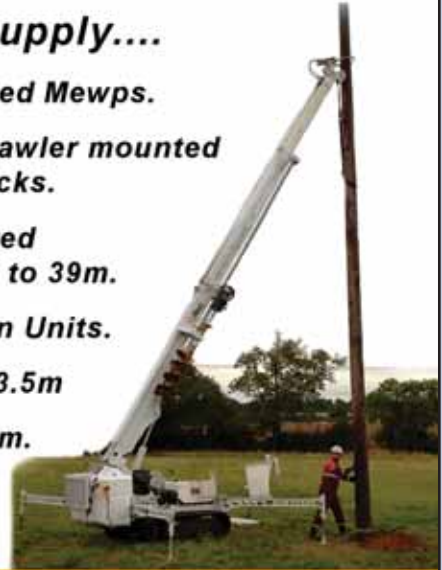

www.cumberlanduk.co.uk

Tel: 01536 529 876

STRONGER THAN EXPECTED

SPIERINGS
MOBILE CRANES