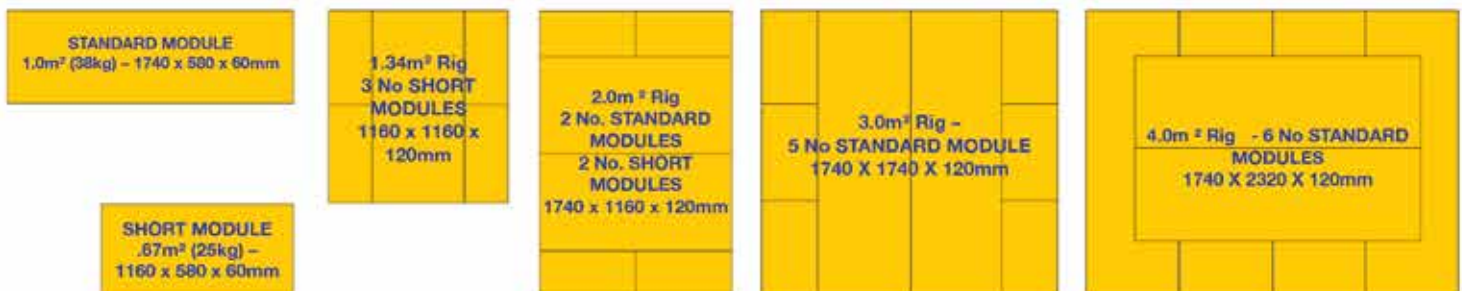

ALIMATS®

New House Farm, Belper Rd, Bradley, Ashbourne,
Derbyshire DE6 1LP Tel: 01335 345111
email: info@bfl.uk.com www.bfl.uk.com