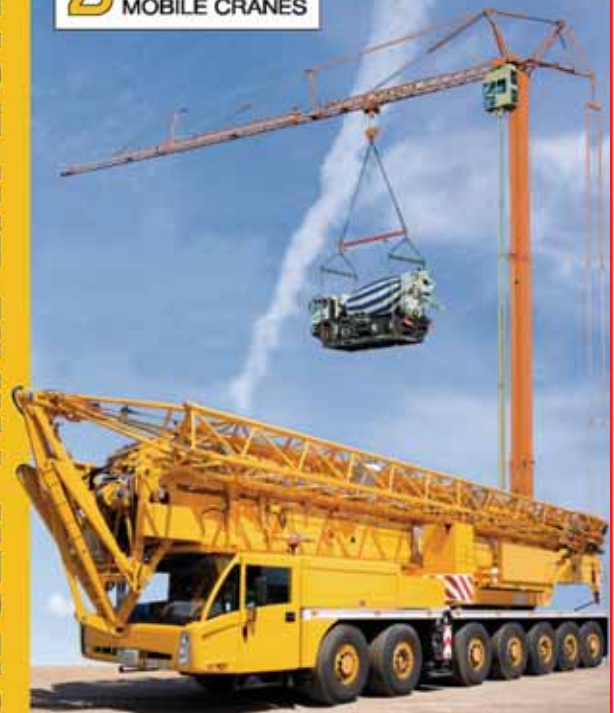

www.spieringscranes.com

Merwedestraat 15 5347 KZ OSS The Netherlands Tel +31 412 697777

SK2400-AT7 : Tip load 5.500 kg Max. load 18.000 kg
Jib length 42 m Max. Hook height 56 m

Unique Purpose Designed Modular Interlocking Outrigger Load Spread System