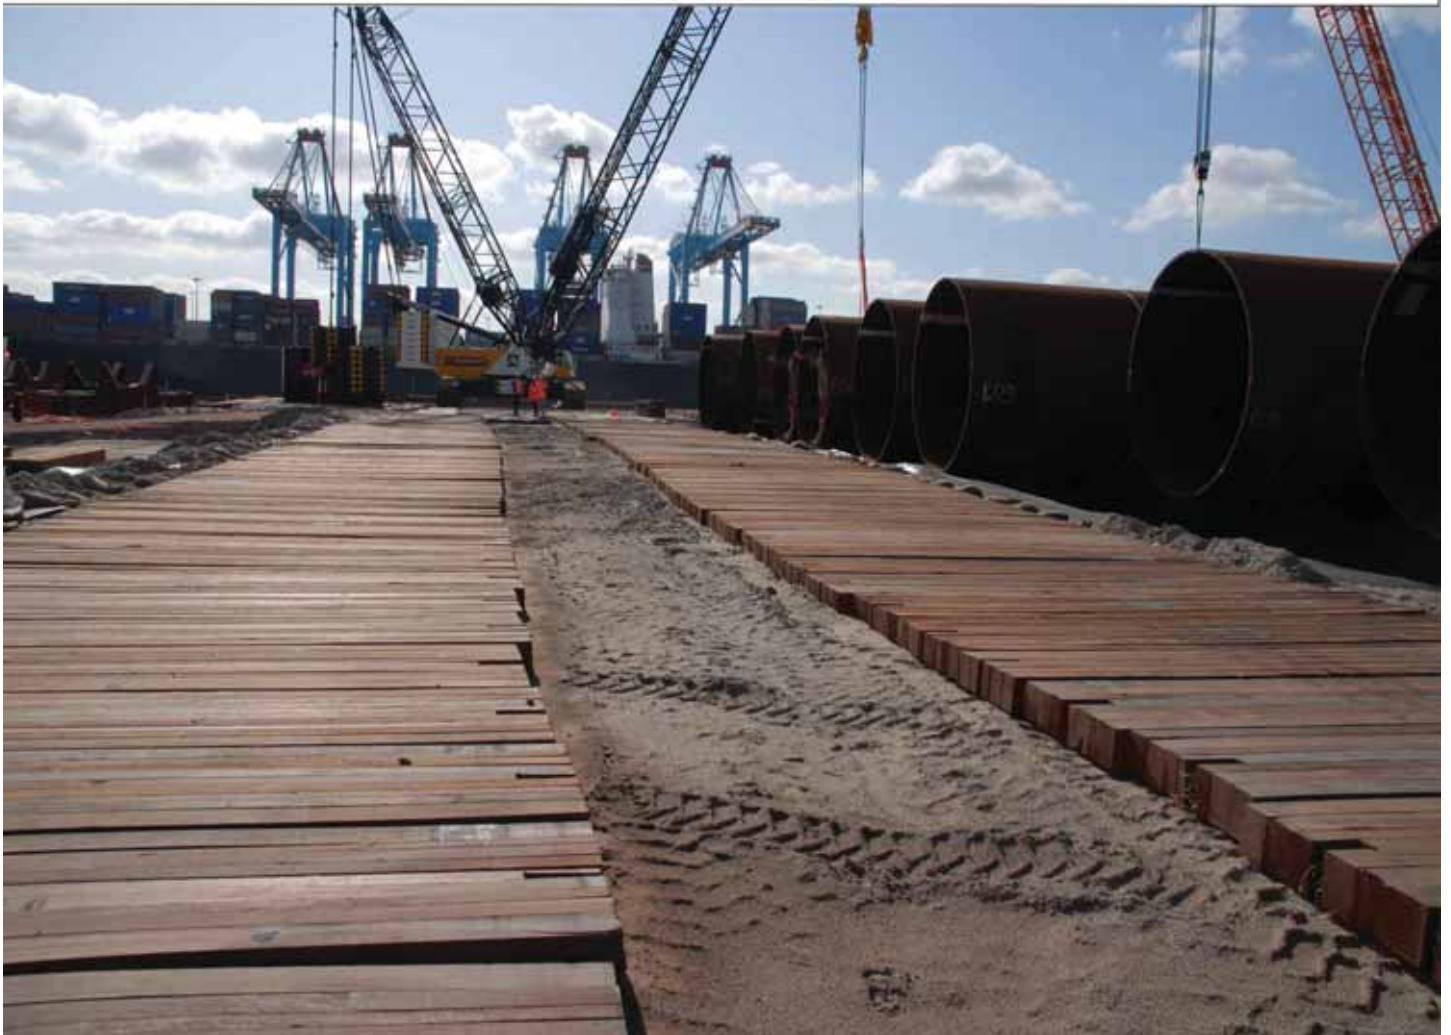

WELEX RENTAL

Lower Drayton Farm

Penkridge, Staffordshire, ST19 5RE

T 01785 713675, F 05603 422006

Welex@Welexrental.co.uk, Welexrental.co.uk