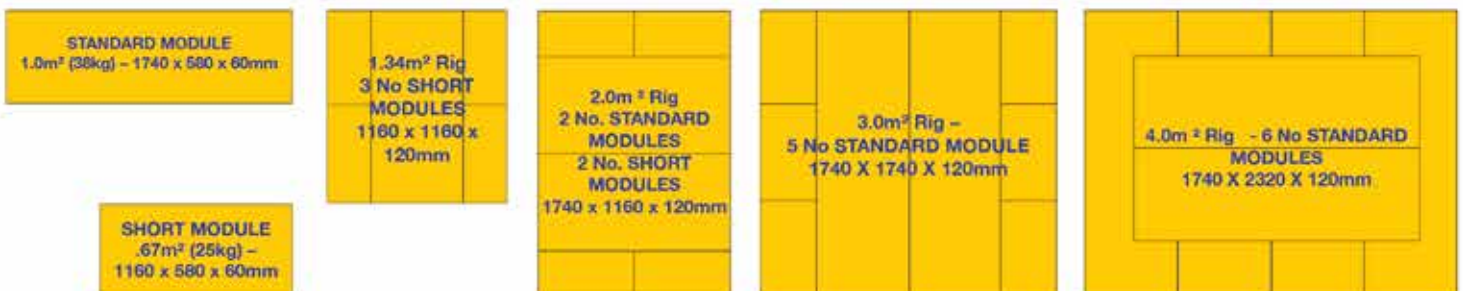

ALIMATS®

New House Farm, Belper Rd, Bradley, Ashbourne,
Derbyshire DE6 1LP Tel: 01335 345111
email: info@bfl.uk.com www.bfl.uk.com