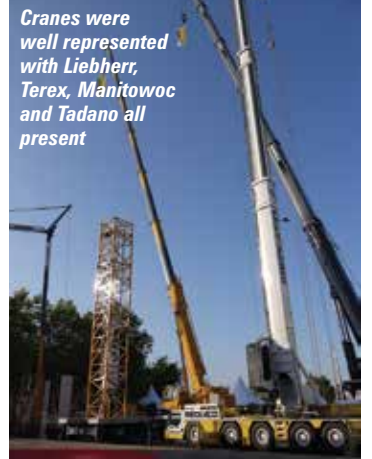

Call
01908 223456
to book your free
demonstration

The new 20m Klaas Theo 20

PB launched a 66ft battery electric 4x4 Rough Terrain scissor lift, the S225-24ES with 750kg platform capacity

Palfinger's new 37 metre P370 KS

The two new GSR B series telescopic - 18 and 20 metres

The new 20 metre Oil&Steel Scorpion 2013 telescopic

JDL in Beaune France

Faraone and the new Elevah 65 ES with extendable deck

Cranes were well represented with Liebherr, Terex, Manitowoc and Tadano all present

Jungheinrich's new EKM 202 battery powered stock-picking and maintenance platform

Platform Basket's all-electric 18.90 Pro

PM's new 58.5 SP loader crane