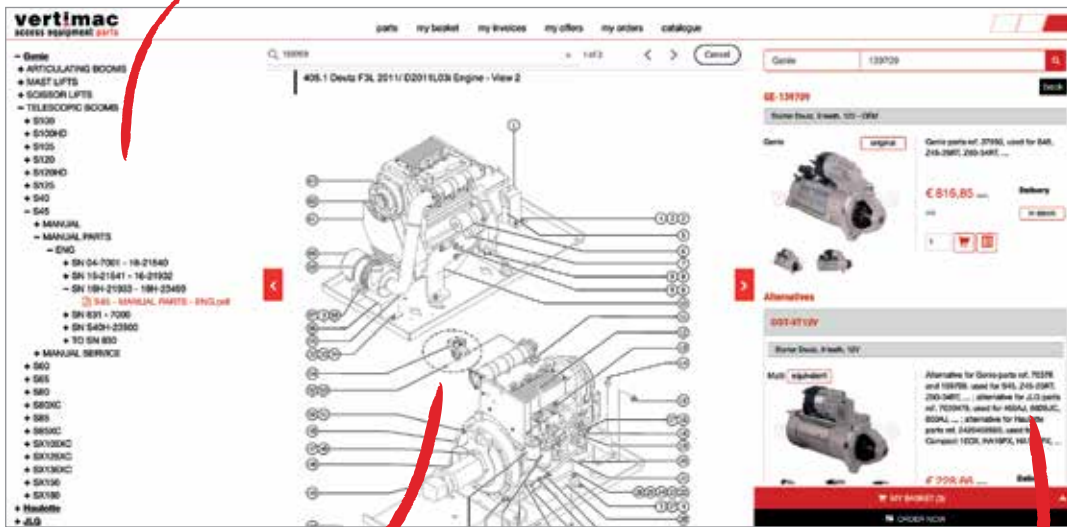

Smart Parts Search System

<http://order.vertimac.com>

1

Select the **parts manual** for your machine

Order your parts in 3 steps!