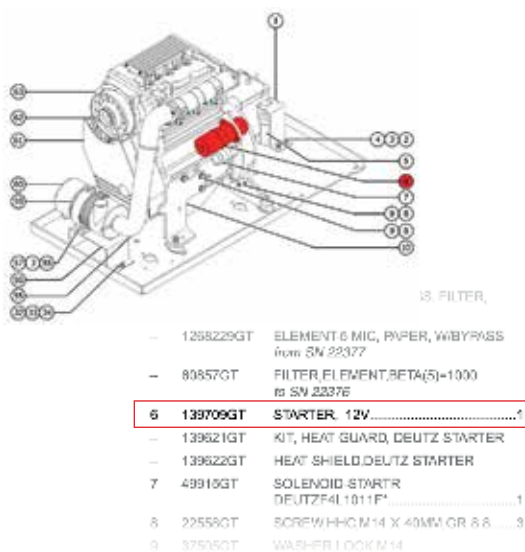

2

Search for the correct **part number**