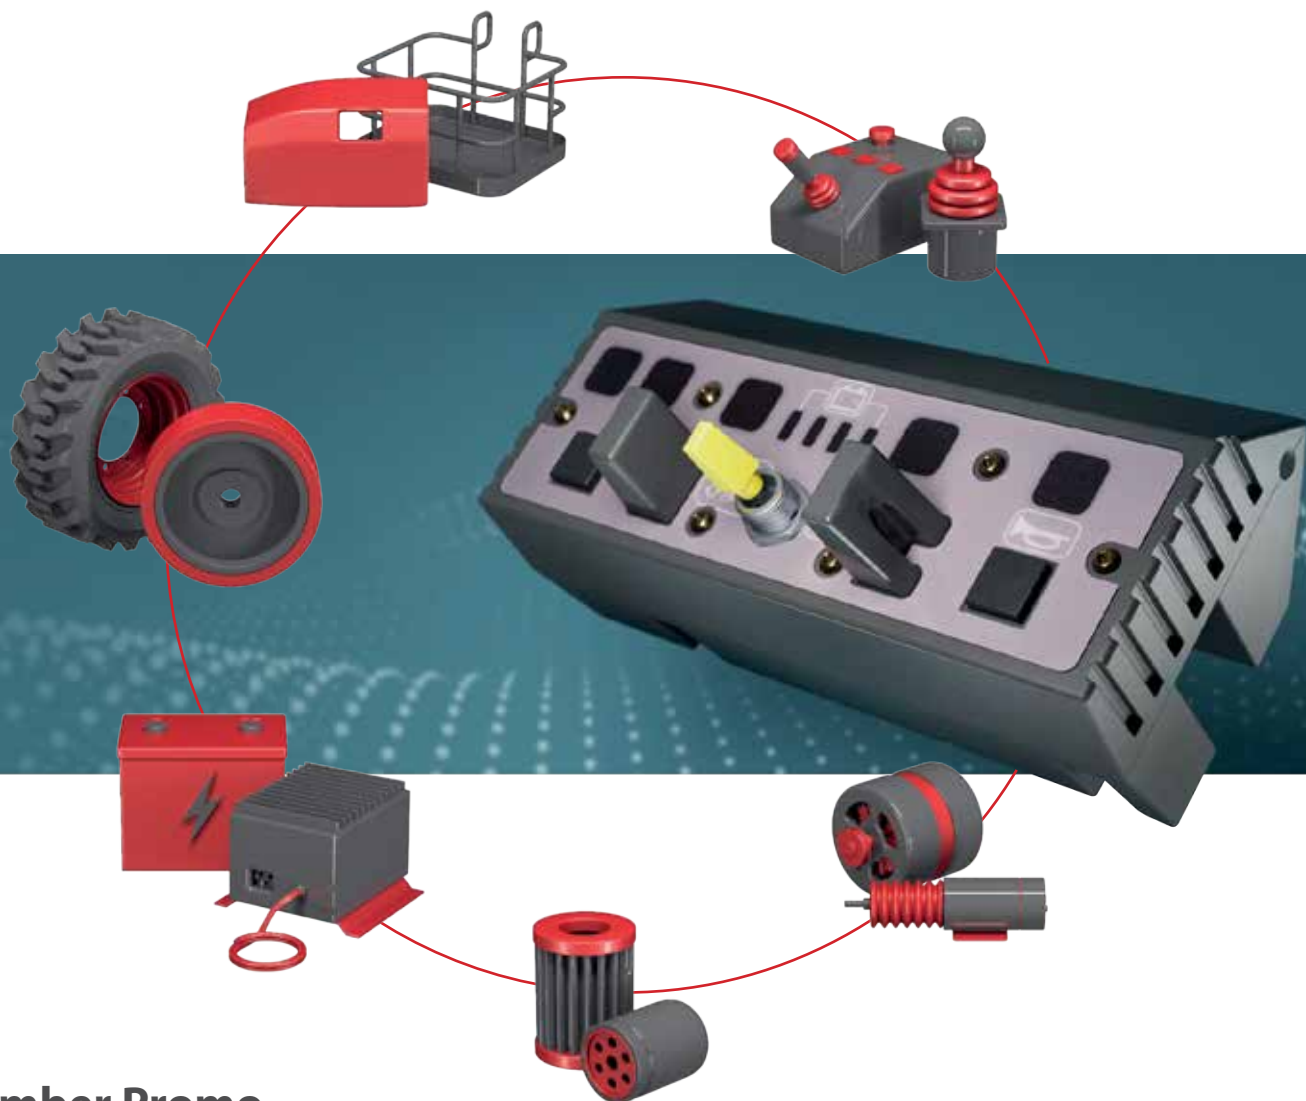

- Fits through standard doorway or passenger lift
- Extra-wide platform for most productive working
- **NEW** - Tool tether brackets

Overhead obstruction detection

Smartphone integration

Call us on **01480 891 251** or email sales@accessplatforms.co.uk

Access Platform Sales Ltd - Leewood Business Park, Upton, Huntingdon, Cambridgeshire. PE28 5YQ

September Promo

BC-24V25A06
24V CHARGER GENIE, SKYJACK
 100-240VAC auto, 50/60Hz

* Equivalent:
 Genie eq. 105739
 Skyjack eq. 161827