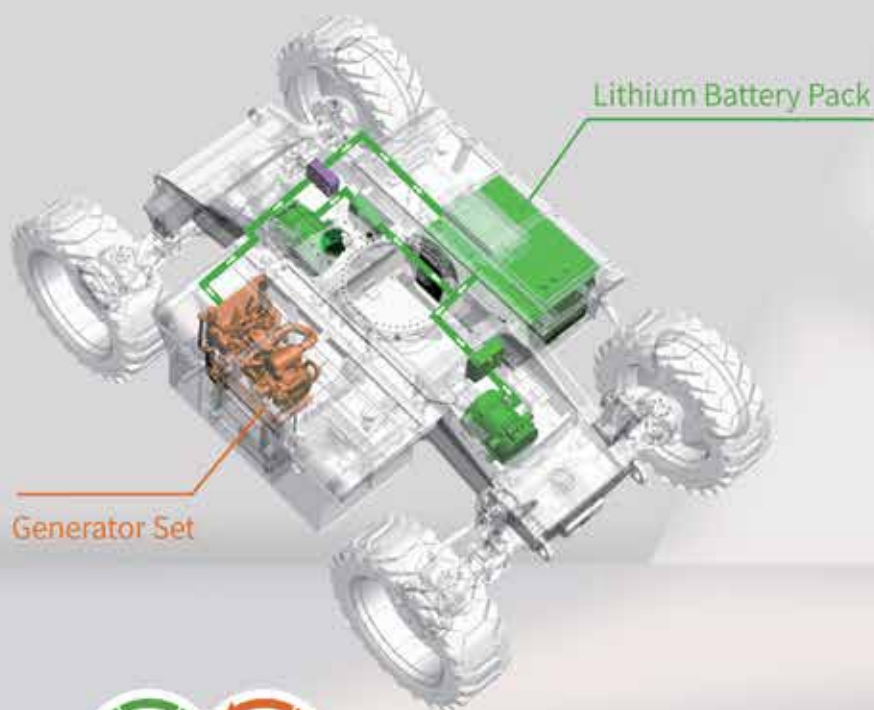

## Nowhere to charge?

The Advanced Version Of Electric Boom  
—Hybrid Series Is Here!

Super Long Endurance Of 30 Days

Lithium Battery Pack

Generator Set

HYBRID