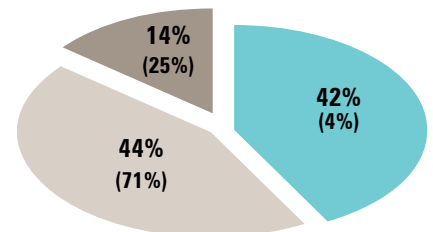

Now in its 20th year, this survey provides an indication of rental rates for the UK and Ireland as well as an update in fleet investment and rental company and contractor's prognosis for the year ahead. Find out in this year's comprehensive survey of UK and Ireland crane, access and telehandler rental companies.